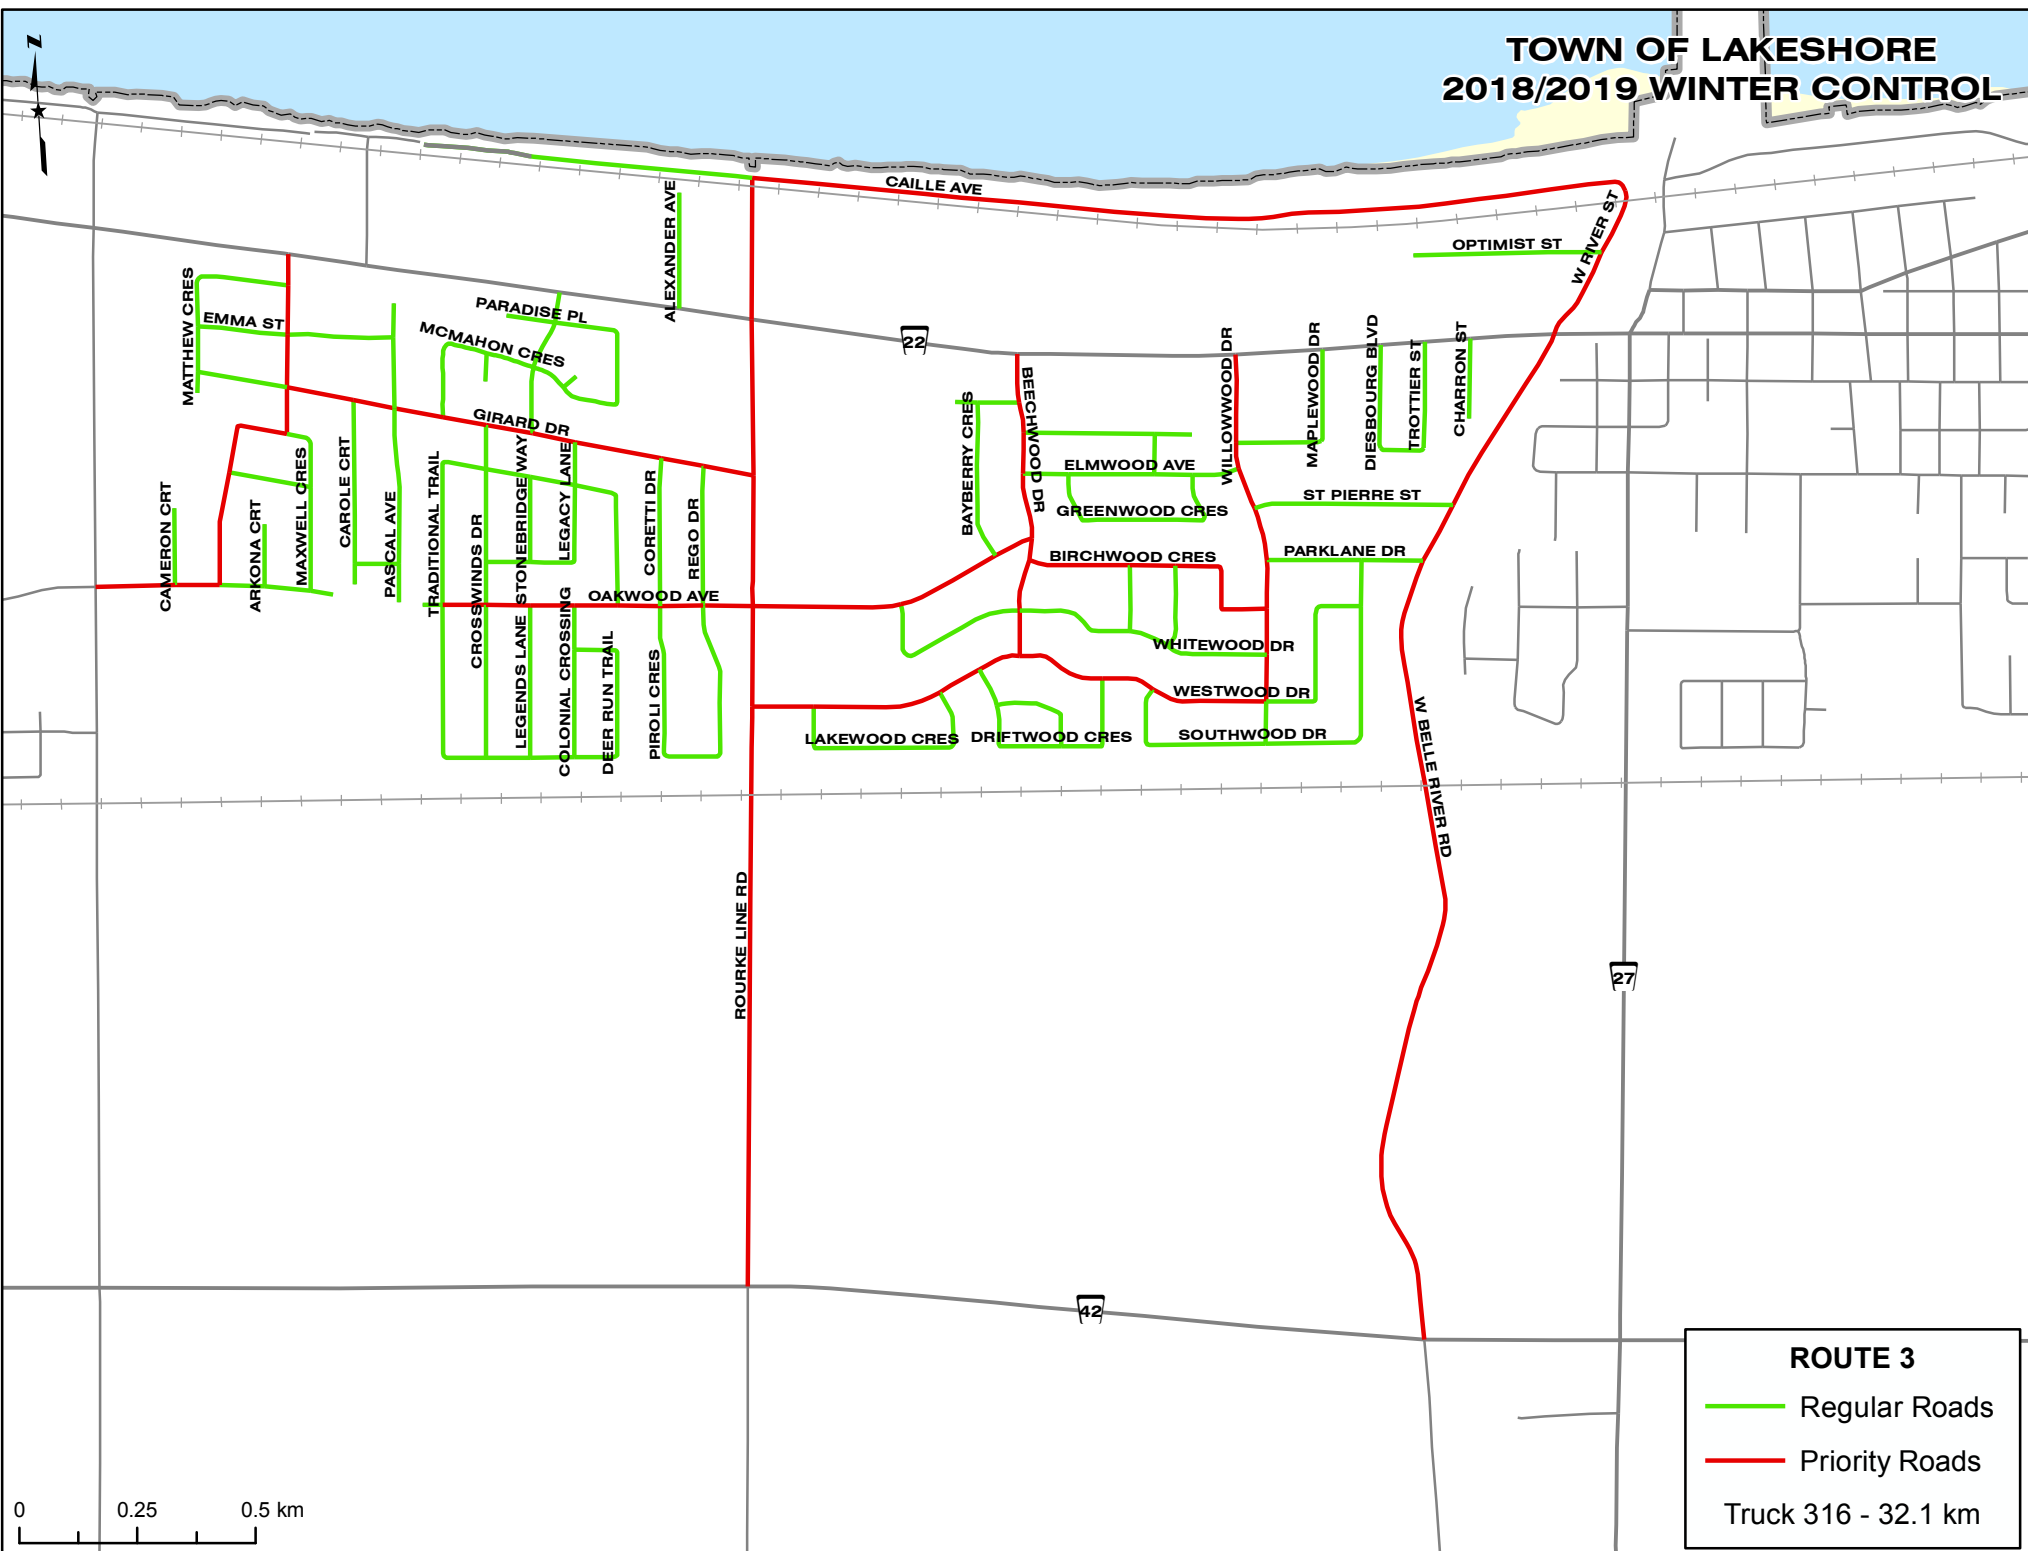

TOWN OF LAKESHORE 2018/2019 WINTER CONTROL

ROUTE 1

- Regular Roads
- Priority Roads

Truck 624 - 36.1 km

TOWN OF LAKESHORE 2018/2019 WINTER CONTROL

ROUTE 2

- Regular Roads
- Priority Roads

Truck 632 - 39.7 km

TOWN OF LAKESHORE 2018/2019 WINTER CONTROL

ROUTE 3

- Regular Roads
 - Priority Roads
- Truck 316 - 32.1 km

0 0.25 0.5 km

TOWN OF LAKESHORE 2018/2019 WINTER CONTROL

0 0.5 1 km

ROUTE 4

- Regular Roads
- Priority Roads

Truck 609 - 33.2 km

TOWN OF LAKESHORE 2018/2019 WINTER CONTROL

TOWN OF LAKESHORE 2018/2019 WINTER CONTROL

TOWN OF LAKESHORE 2018/2019 WINTER CONTROL

ROUTE 7

- Regular Roads
- Priority Roads

Truck 317 - 70.5 km

- Regular Roads
- Priority Roads

Truck 623 - 75.8 km

TOWN OF LAKESHORE 2018/2019 WINTER CONTROL