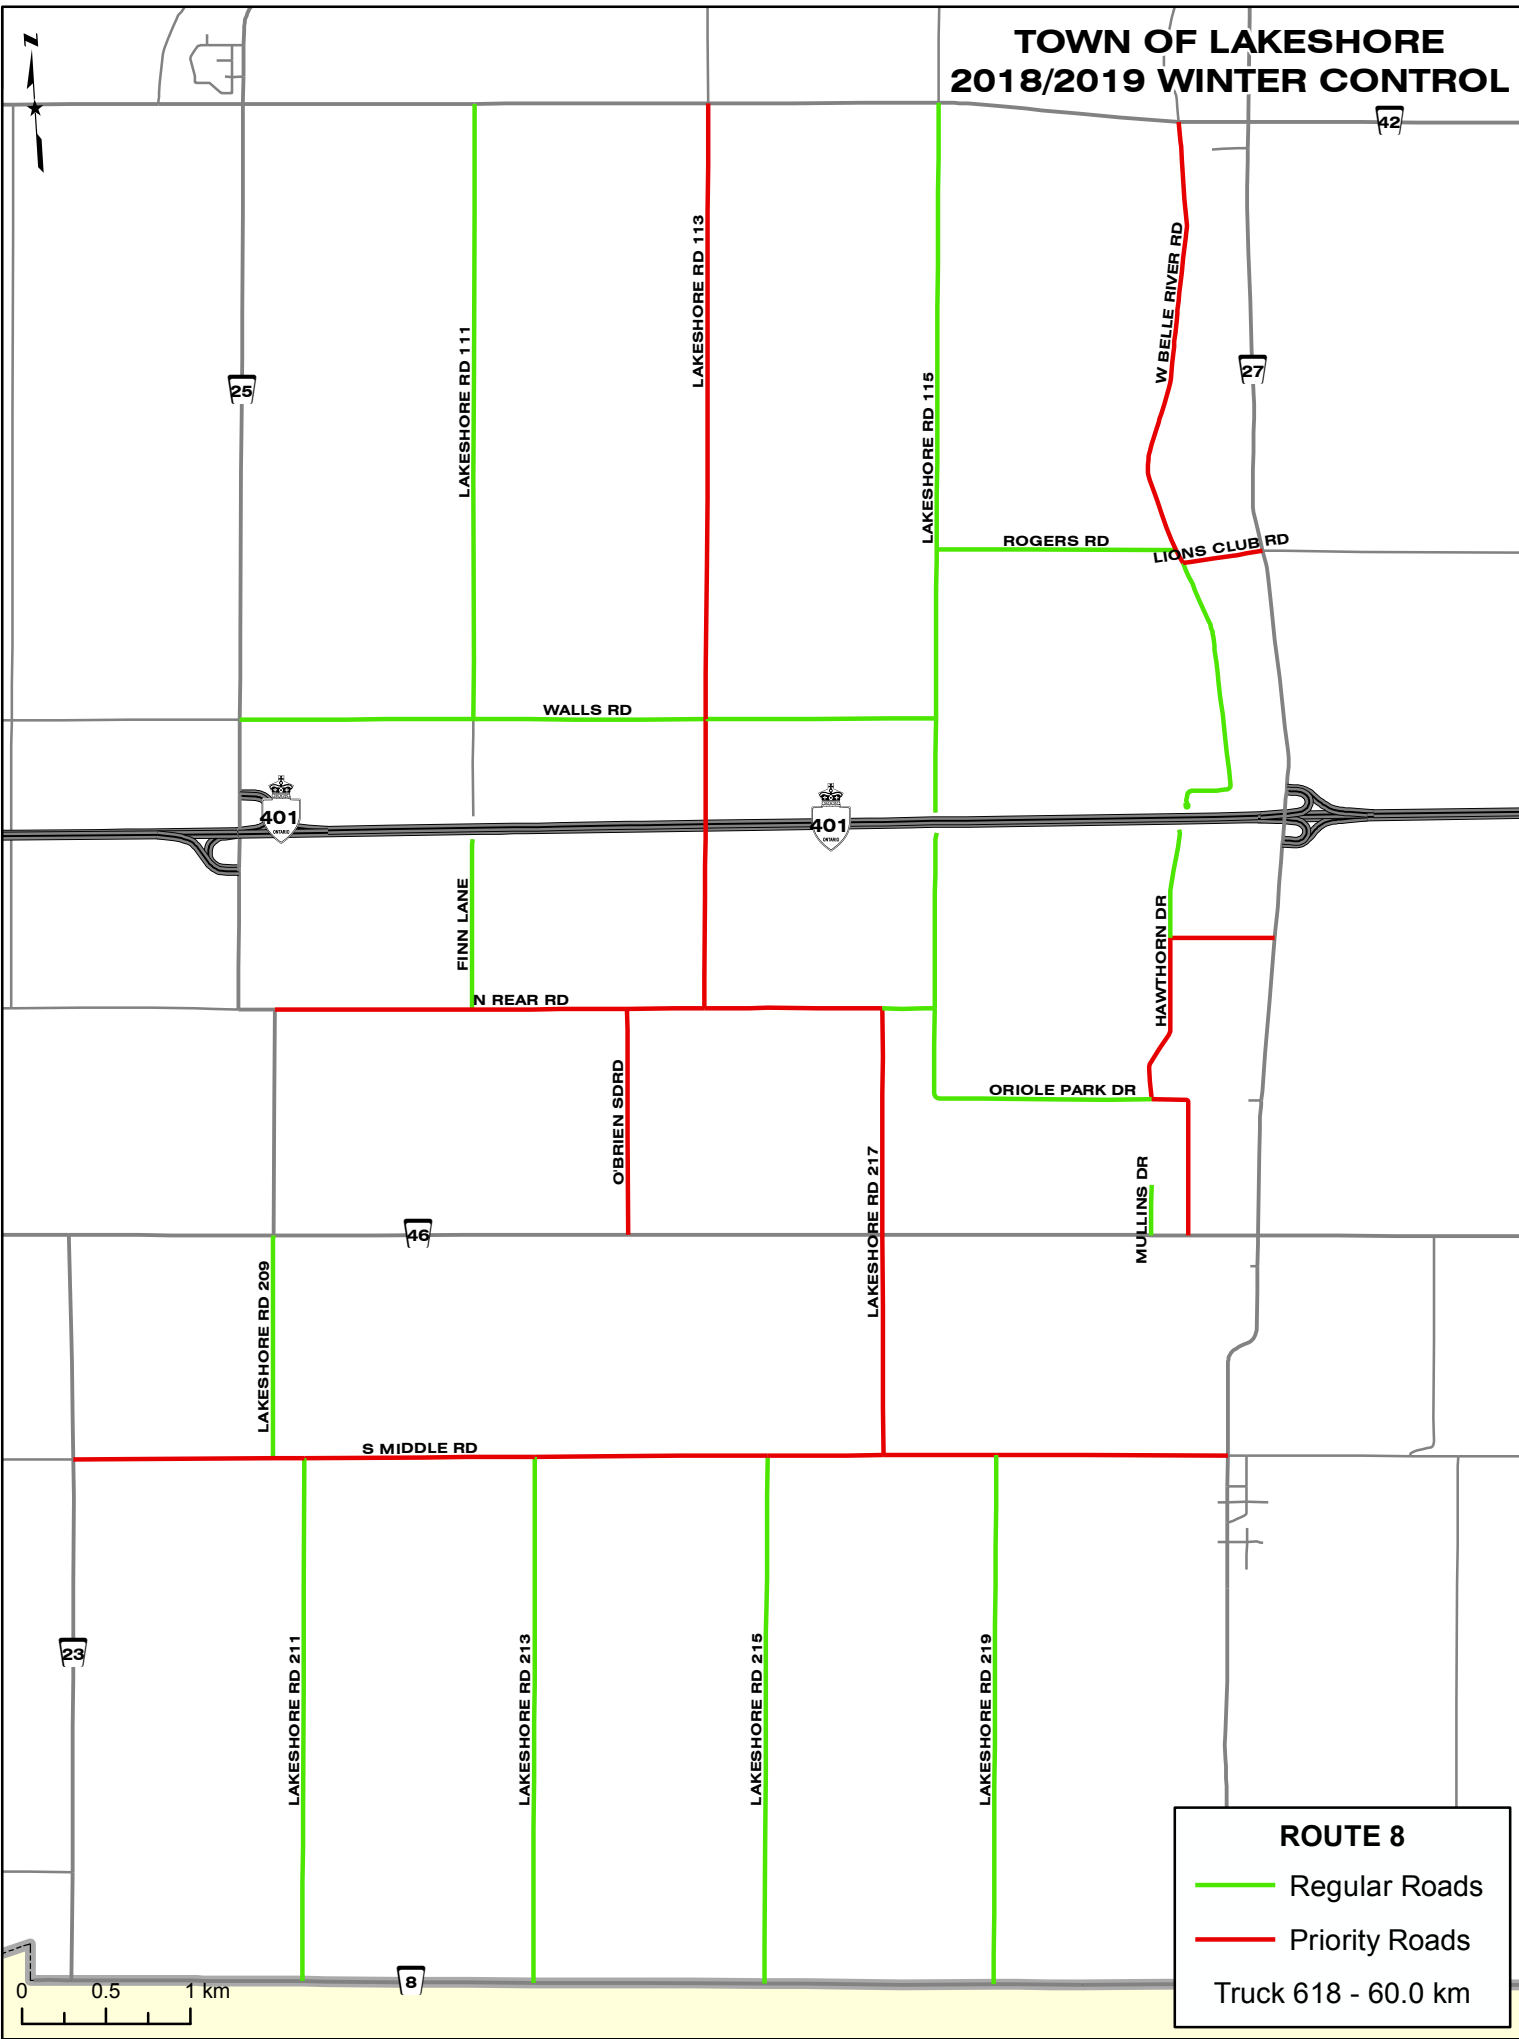

TOWN OF LAKESHORE 2018/2019 WINTER CONTROL

ROUTE 3

- Regular Roads
 - Priority Roads
- Truck 316 - 32.1 km

0 0.25 0.5 km

TOWN OF LAKESHORE 2018/2019 WINTER CONTROL

0 0.5 1 km

ROUTE 4

- Regular Roads
- Priority Roads

Truck 609 - 33.2 km

TOWN OF LAKESHORE 2018/2019 WINTER CONTROL

TOWN OF LAKESHORE 2018/2019 WINTER CONTROL

TOWN OF LAKESHORE 2018/2019 WINTER CONTROL

ROUTE 7

- Regular Roads
- Priority Roads

Truck 317 - 70.5 km

0 0.5 1 km

TOWN OF LAKESHORE 2018/2019 WINTER CONTROL

ROUTE 8

- Regular Roads
- Priority Roads

Truck 618 - 60.0 km

TOWN OF LAKESHORE 2018/2019 WINTER CONTROL

TOWN OF LAKESHORE 2018/2019 WINTER CONTROL

ROUTE 10

- Regular Roads
- Priority Roads

Truck 623 - 75.8 km

TOWN OF LAKESHORE 2018/2019 WINTER CONTROL