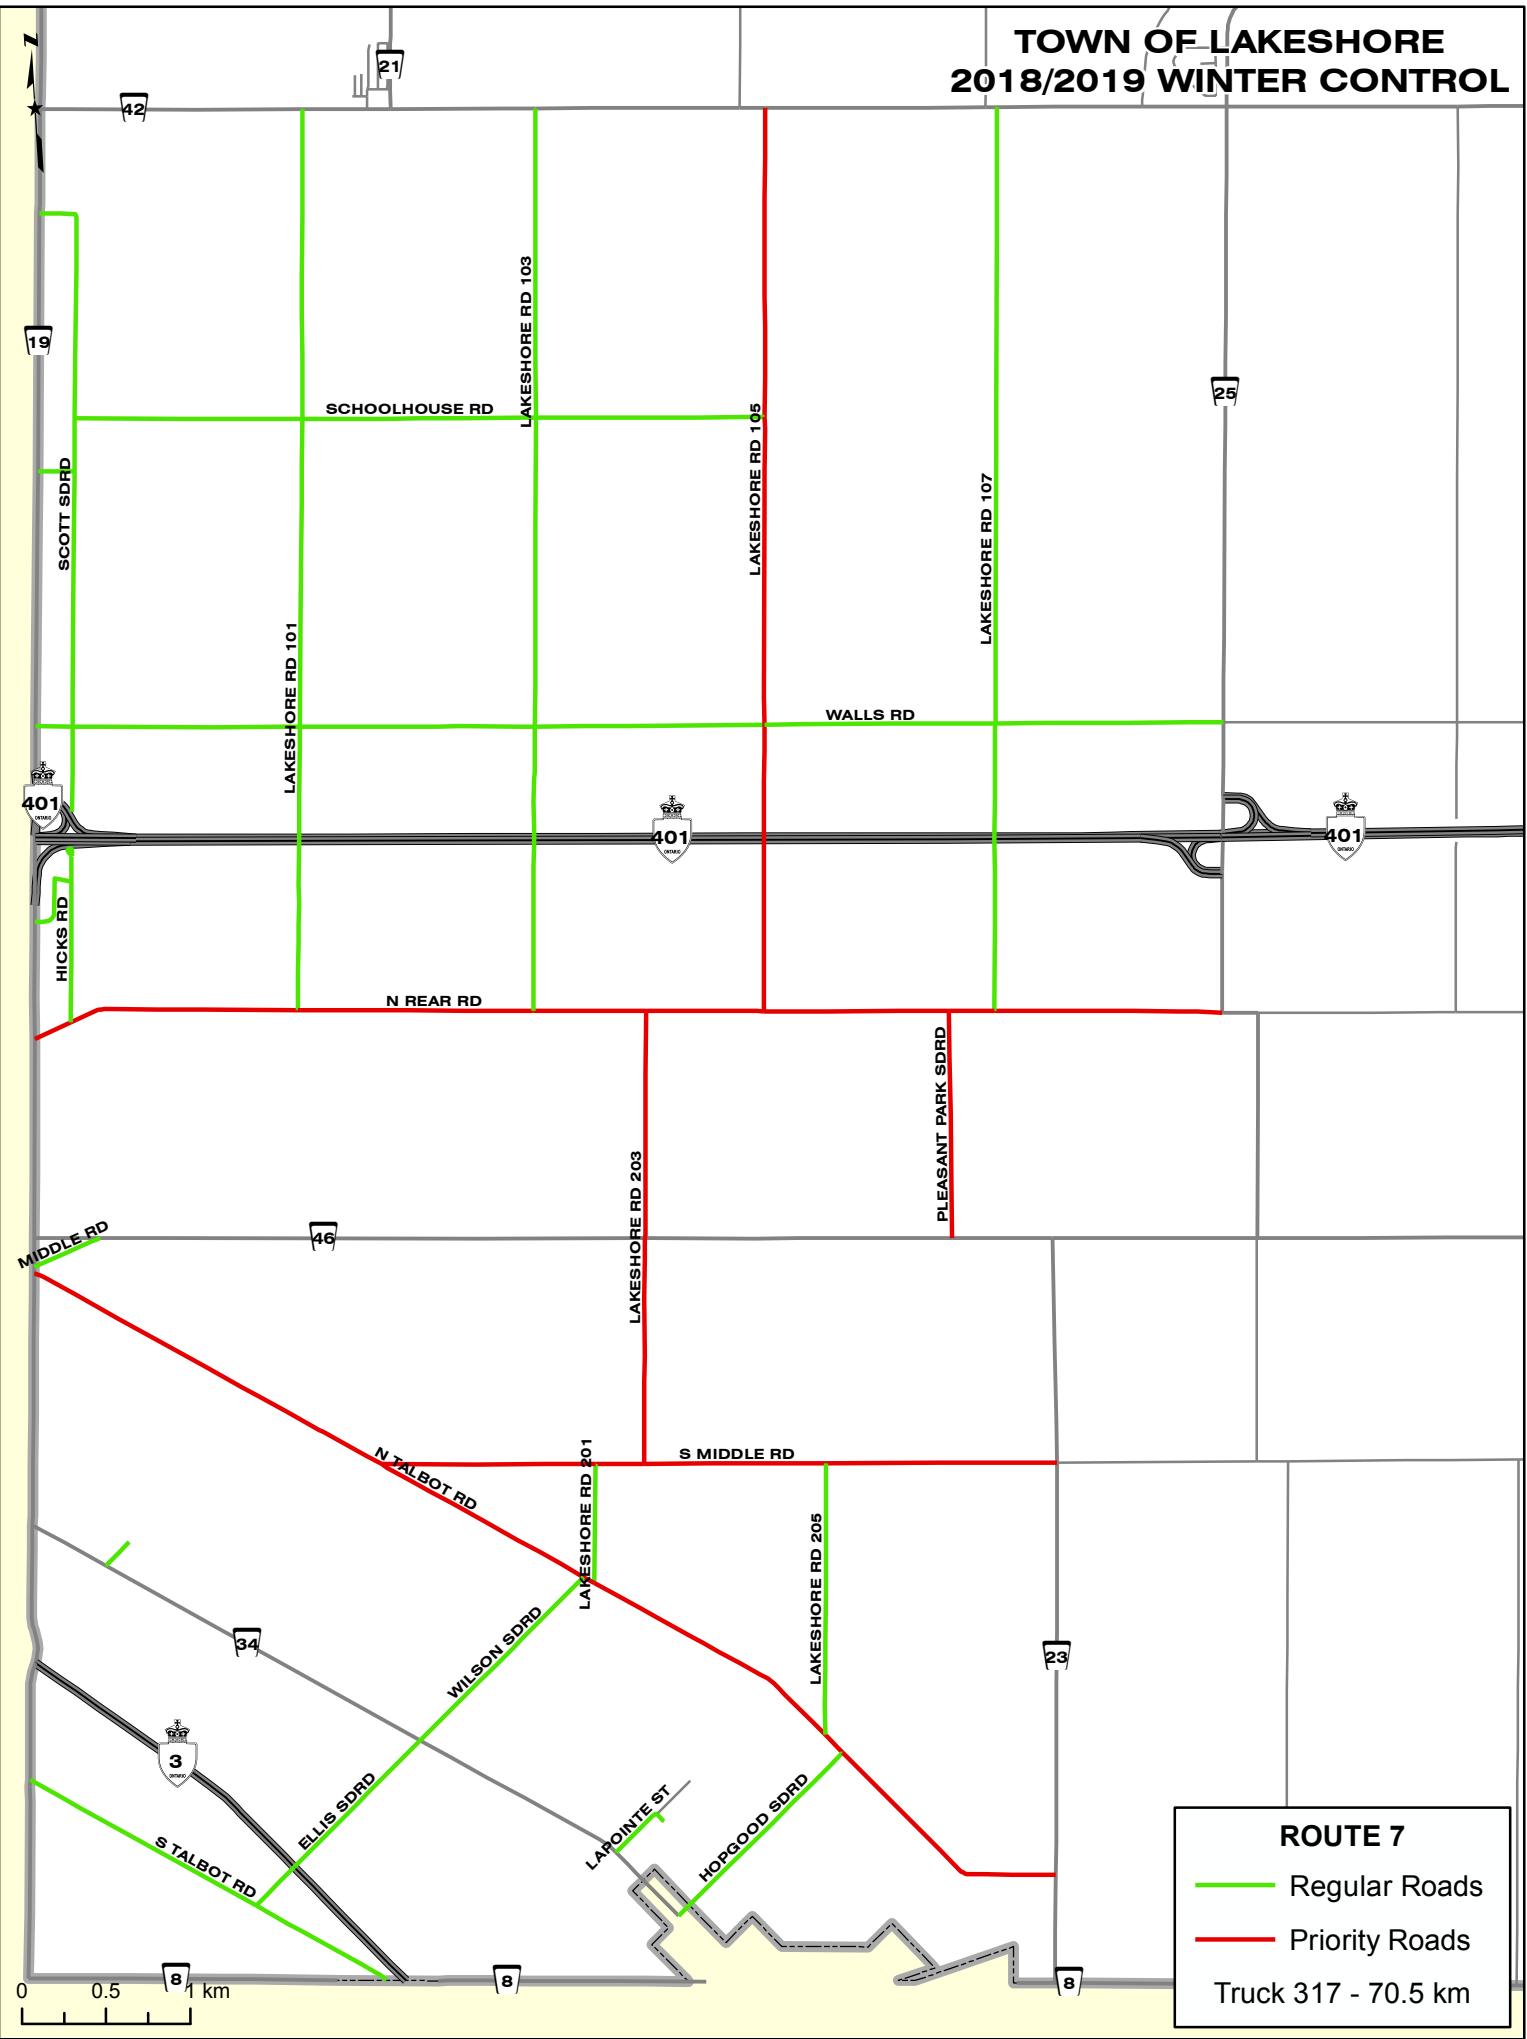

TOWN OF LAKESHORE 2018/2019 WINTER CONTROL

ROUTE 3

- Regular Roads
 - Priority Roads
- Truck 316 - 32.1 km

0 0.25 0.5 km

TOWN OF LAKESHORE 2018/2019 WINTER CONTROL

0 0.5 1 km

ROUTE 4

- Regular Roads
- Priority Roads

Truck 609 - 33.2 km

TOWN OF LAKESHORE 2018/2019 WINTER CONTROL

TOWN OF LAKESHORE 2018/2019 WINTER CONTROL

TOWN OF LAKESHORE 2018/2019 WINTER CONTROL

ROUTE 7

- Regular Roads
- Priority Roads

Truck 317 - 70.5 km

0 0.5 1 km

TOWN OF LAKESHORE 2018/2019 WINTER CONTROL

ROUTE 8

- Regular Roads
- Priority Roads

Truck 618 - 60.0 km

TOWN OF LAKESHORE 2018/2019 WINTER CONTROL

TOWN OF LAKESHORE 2018/2019 WINTER CONTROL

ROUTE 10

- Regular Roads
- Priority Roads

Truck 623 - 75.8 km

TOWN OF LAKESHORE 2018/2019 WINTER CONTROL