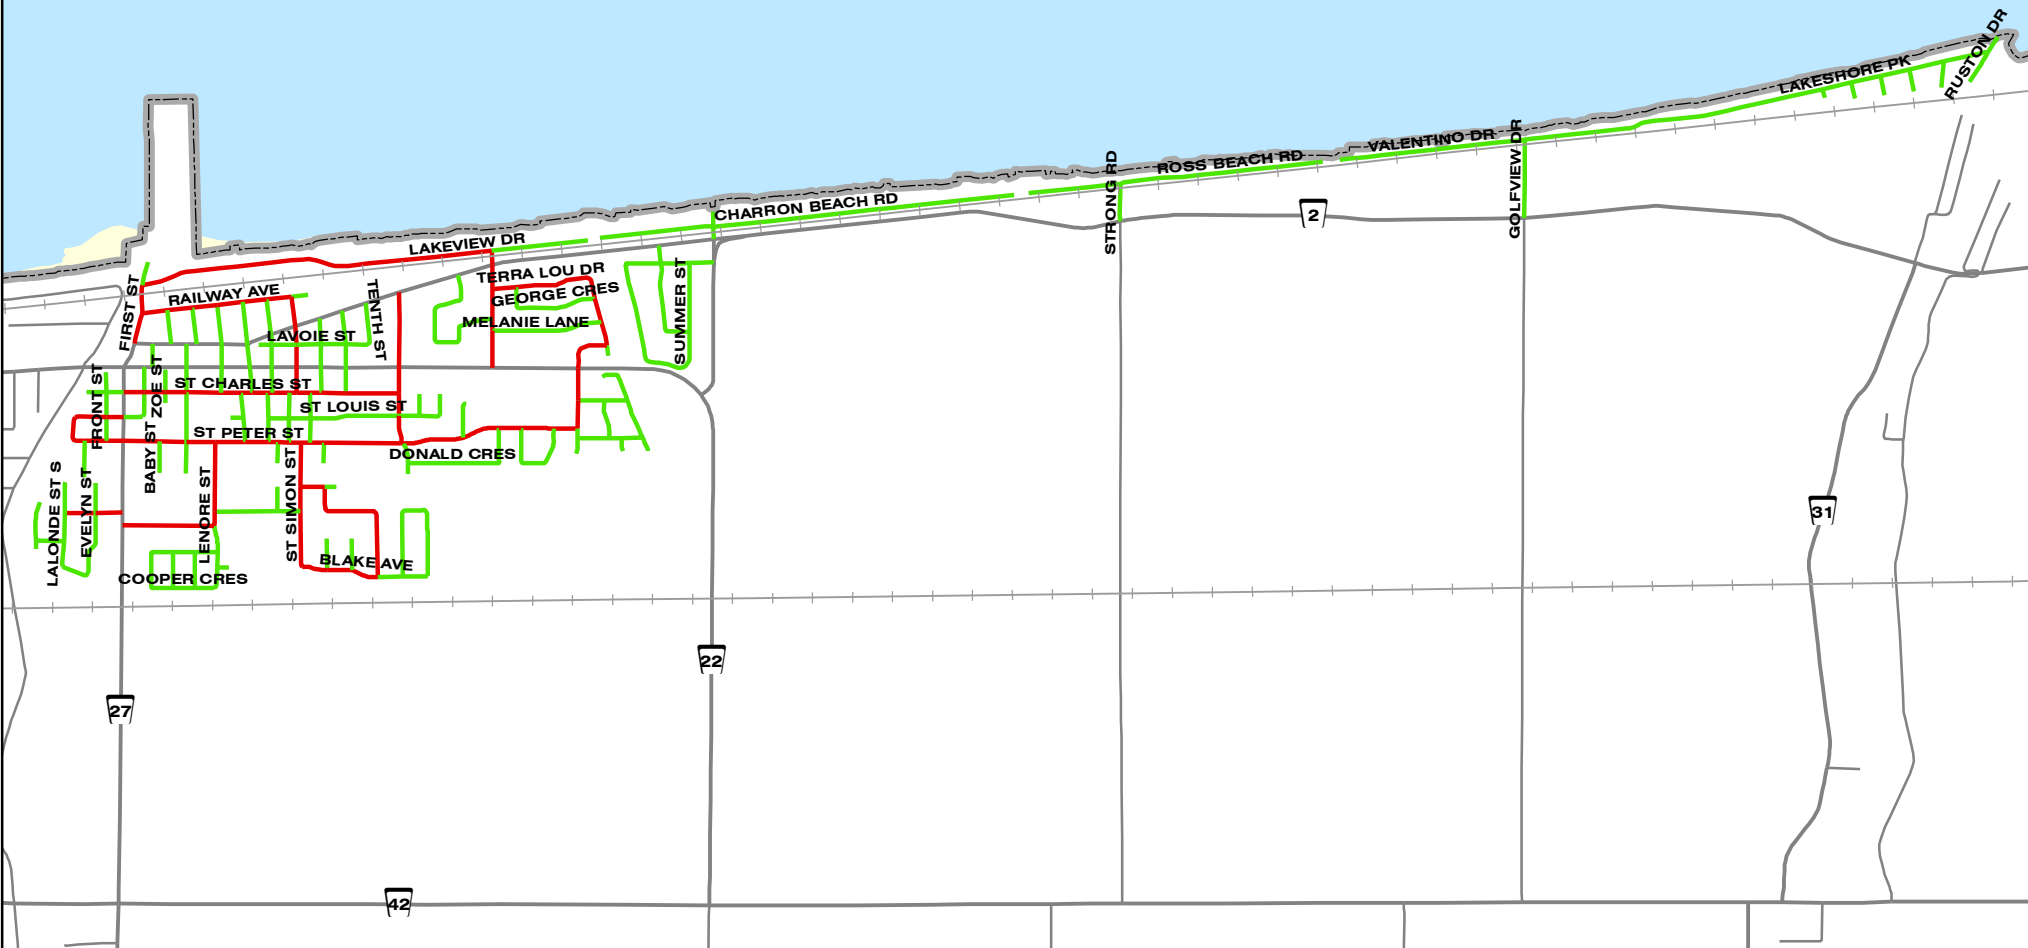

TOWN OF LAKESHORE 2018/2019 WINTER CONTROL

ROUTE 3

- Regular Roads
 - Priority Roads
- Truck 316 - 32.1 km

0 0.25 0.5 km

TOWN OF LAKESHORE 2018/2019 WINTER CONTROL

0 0.5 1 km

ROUTE 4

- Regular Roads
- Priority Roads

Truck 609 - 33.2 km

TOWN OF LAKESHORE 2018/2019 WINTER CONTROL

TOWN OF LAKESHORE 2018/2019 WINTER CONTROL

TOWN OF LAKESHORE 2018/2019 WINTER CONTROL

ROUTE 7

- Regular Roads
- Priority Roads

Truck 317 - 70.5 km

0 0.5 1 km

TOWN OF LAKESHORE 2018/2019 WINTER CONTROL

ROUTE 8

- Regular Roads
- Priority Roads

Truck 618 - 60.0 km

TOWN OF LAKESHORE 2018/2019 WINTER CONTROL

TOWN OF LAKESHORE 2018/2019 WINTER CONTROL

ROUTE 10

- Regular Roads
- Priority Roads

Truck 623 - 75.8 km

TOWN OF LAKESHORE 2018/2019 WINTER CONTROL