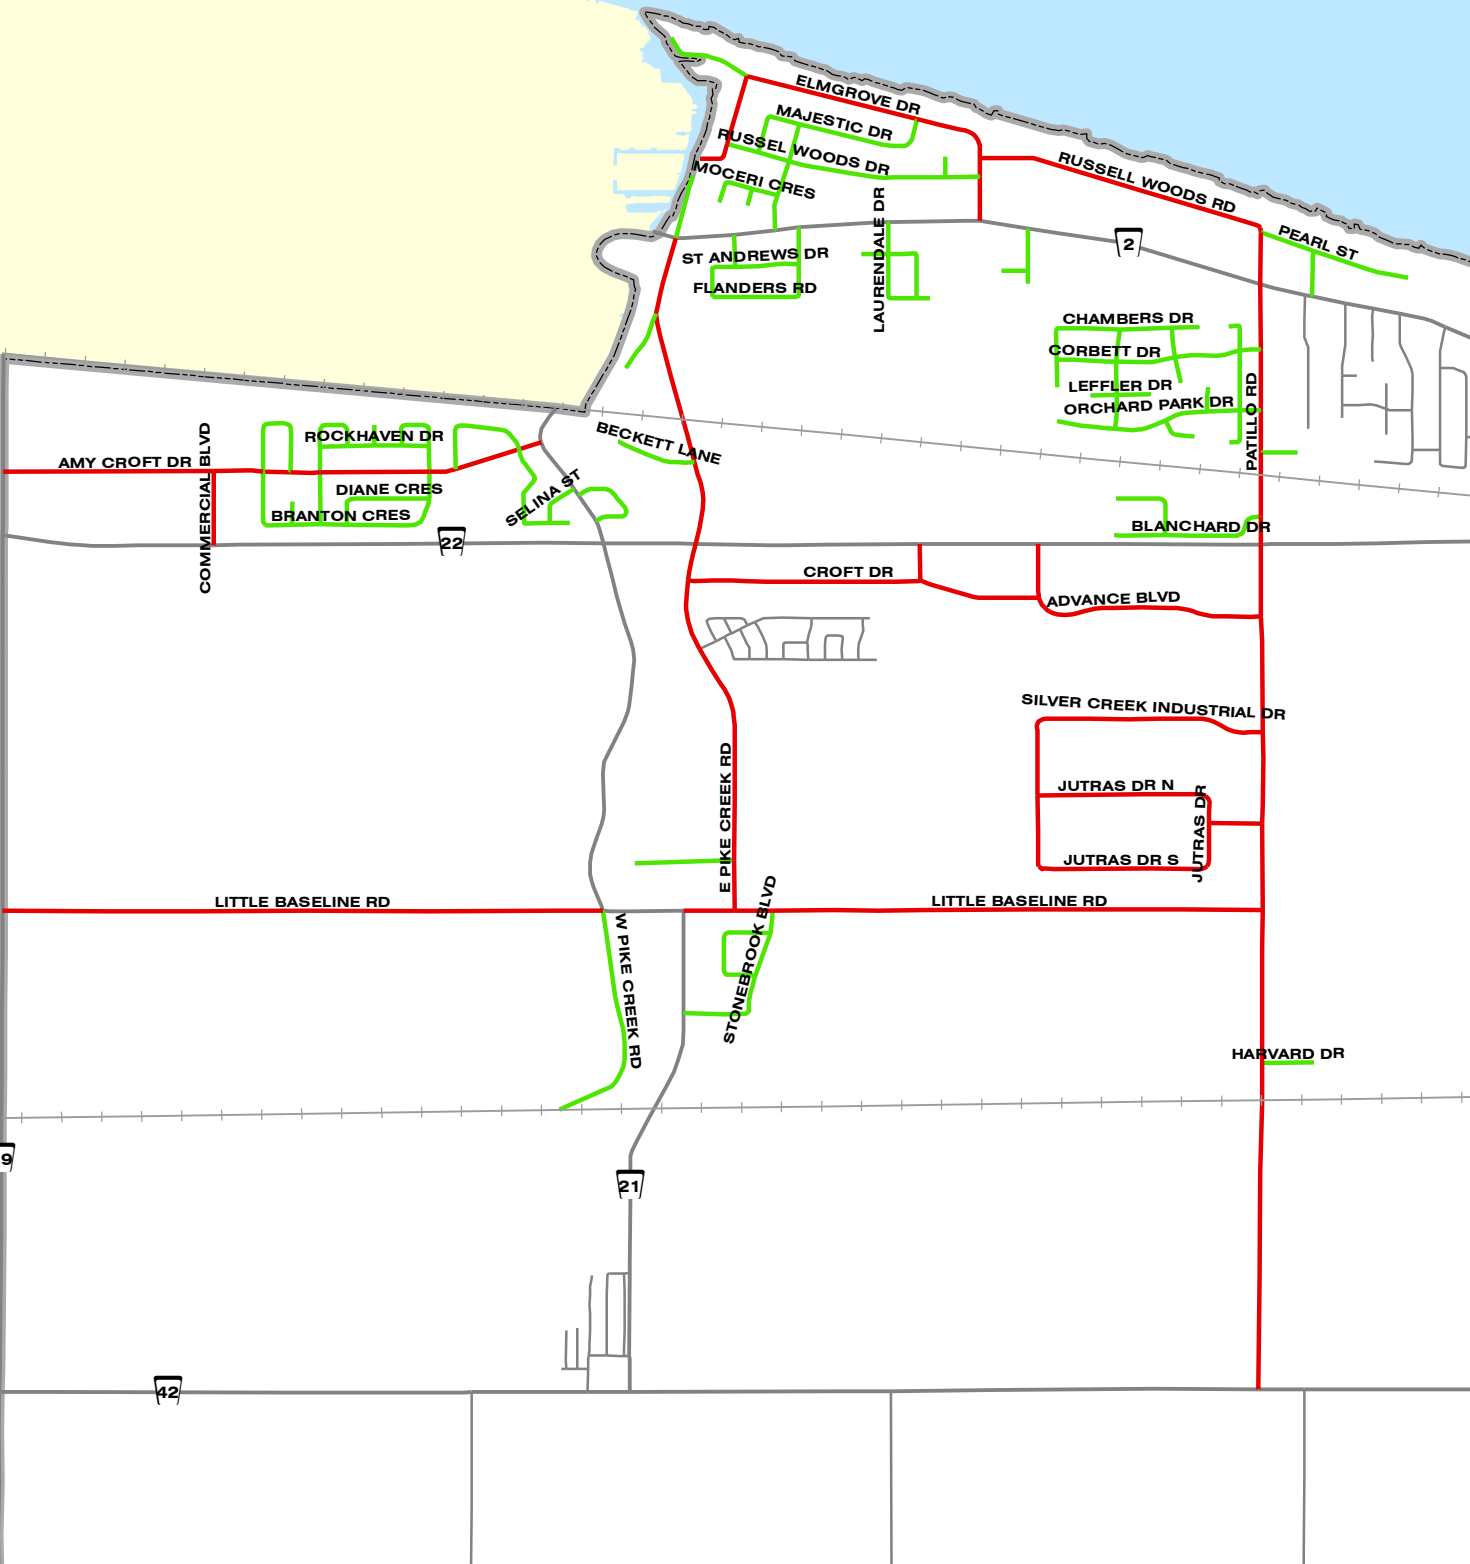

TOWN OF LAKESHORE 2018/2019 WINTER CONTROL

ROUTE 1

- Regular Roads
- Priority Roads

Truck 624 - 36.1 km

TOWN OF LAKESHORE 2018/2019 WINTER CONTROL

ROUTE 2

- Regular Roads
- Priority Roads

Truck 632 - 39.7 km

TOWN OF LAKESHORE 2018/2019 WINTER CONTROL

ROUTE 3

- Regular Roads
 - Priority Roads
- Truck 316 - 32.1 km

0 0.25 0.5 km

TOWN OF LAKESHORE 2018/2019 WINTER CONTROL

0 0.5 1 km

ROUTE 4

- Regular Roads
- Priority Roads

Truck 609 - 33.2 km

TOWN OF LAKESHORE 2018/2019 WINTER CONTROL

TOWN OF LAKESHORE 2018/2019 WINTER CONTROL

TOWN OF LAKESHORE 2018/2019 WINTER CONTROL

ROUTE 7

- Regular Roads
- Priority Roads

Truck 317 - 70.5 km

- Regular Roads
- Priority Roads

Truck 623 - 75.8 km

TOWN OF LAKESHORE 2018/2019 WINTER CONTROL