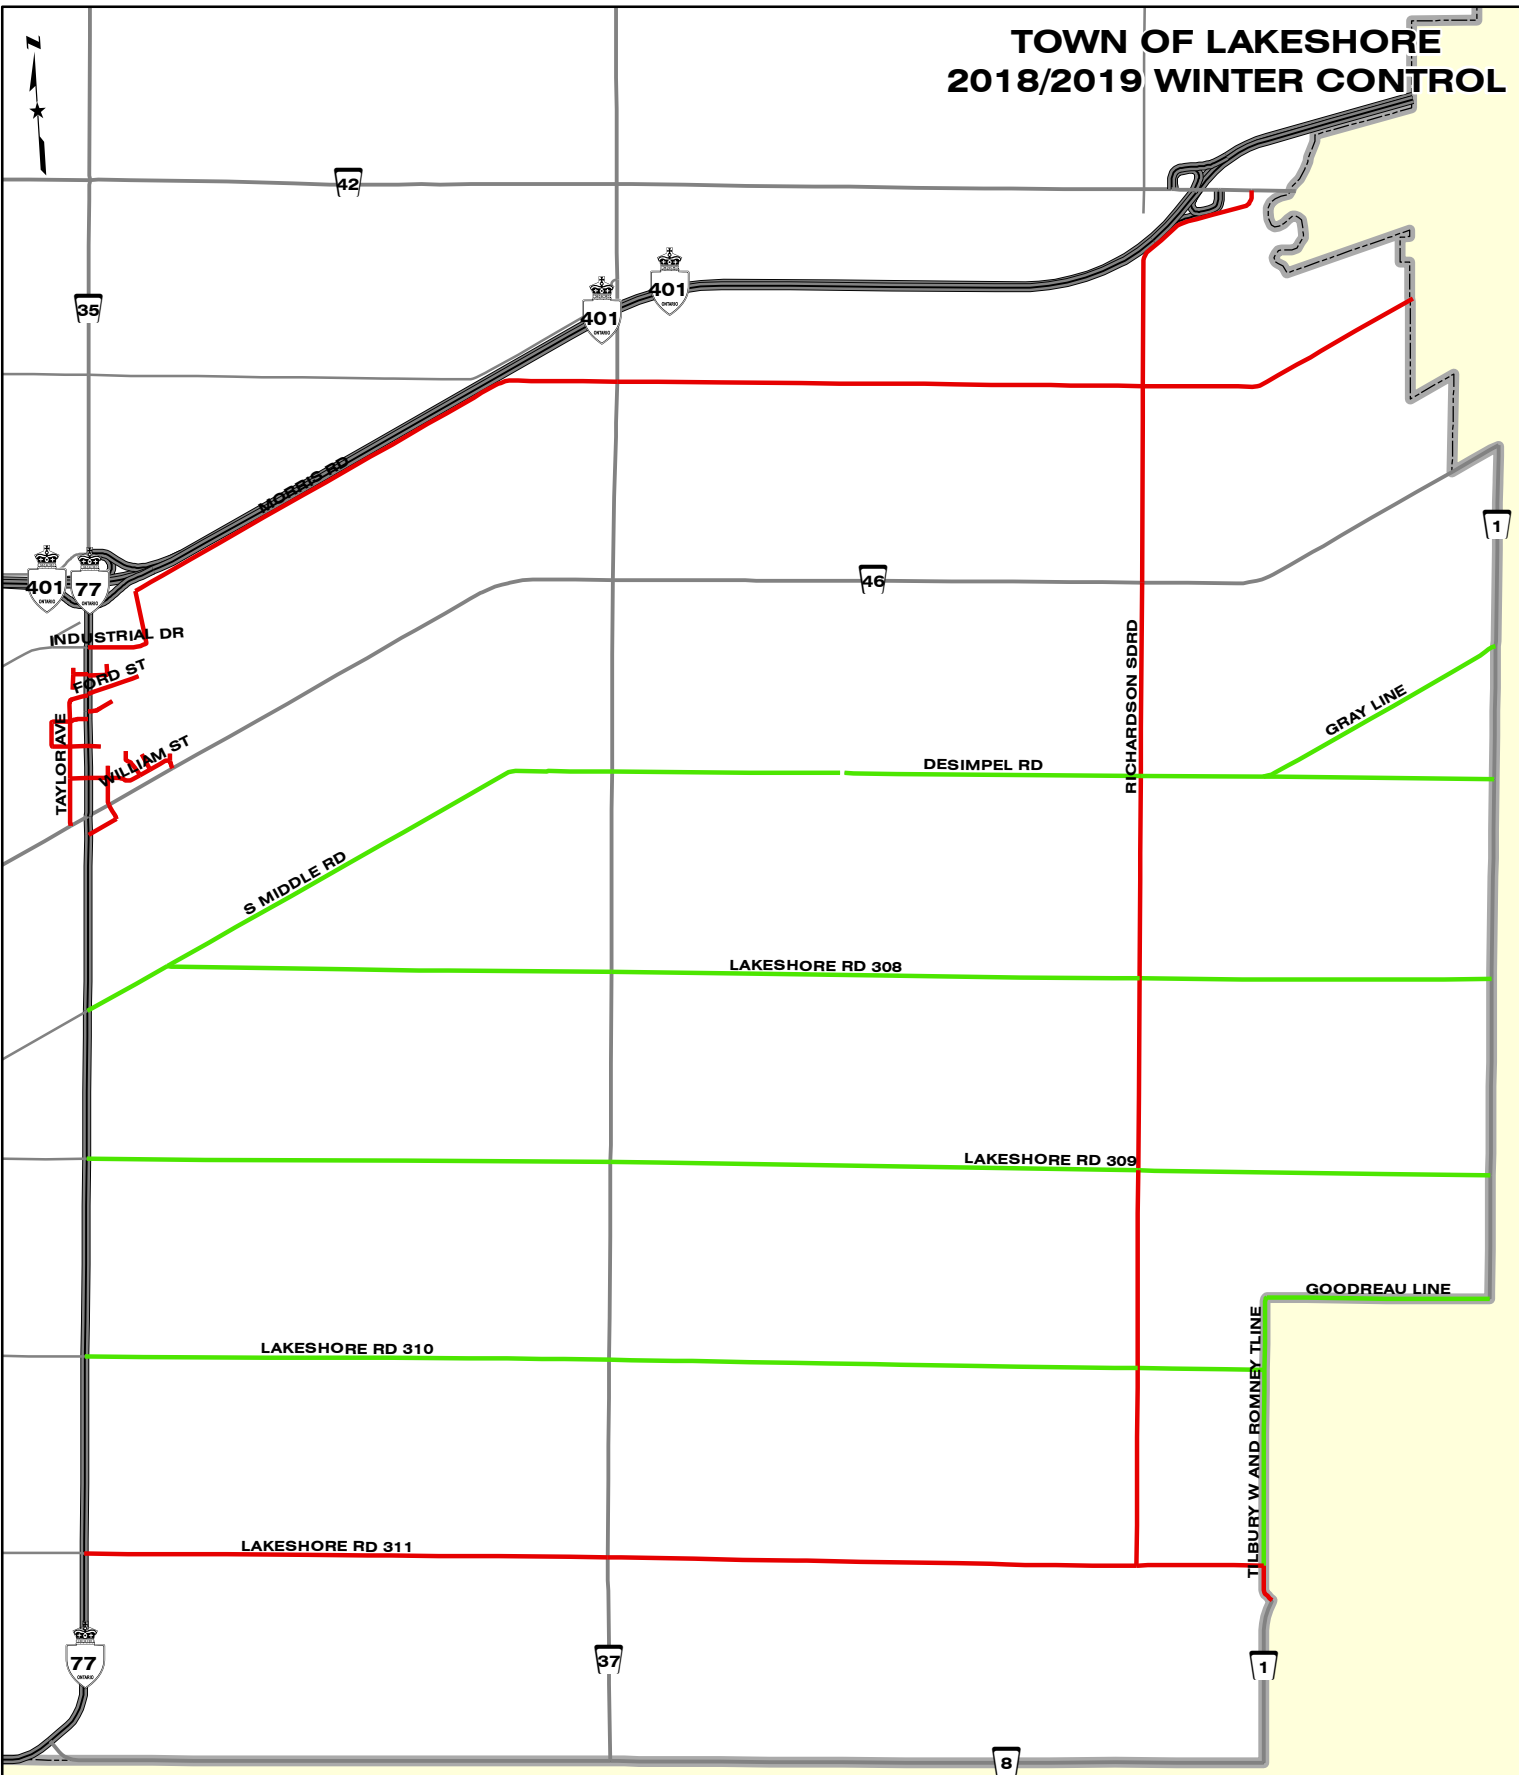

Truck 609 - 33.2 km

TOWN OF LAKESHORE 2018/2019 WINTER CONTROL

TOWN OF LAKESHORE 2018/2019 WINTER CONTROL

TOWN OF LAKESHORE 2018/2019 WINTER CONTROL

ROUTE 7

- Regular Roads
- Priority Roads

Truck 317 - 70.5 km

0 0.5 1 km

TOWN OF LAKESHORE 2018/2019 WINTER CONTROL

ROUTE 8

- Regular Roads
- Priority Roads

Truck 618 - 60.0 km

TOWN OF LAKESHORE 2018/2019 WINTER CONTROL

TOWN OF LAKESHORE 2018/2019 WINTER CONTROL

ROUTE 10

- Regular Roads
- Priority Roads

Truck 623 - 75.8 km

TOWN OF LAKESHORE 2018/2019 WINTER CONTROL