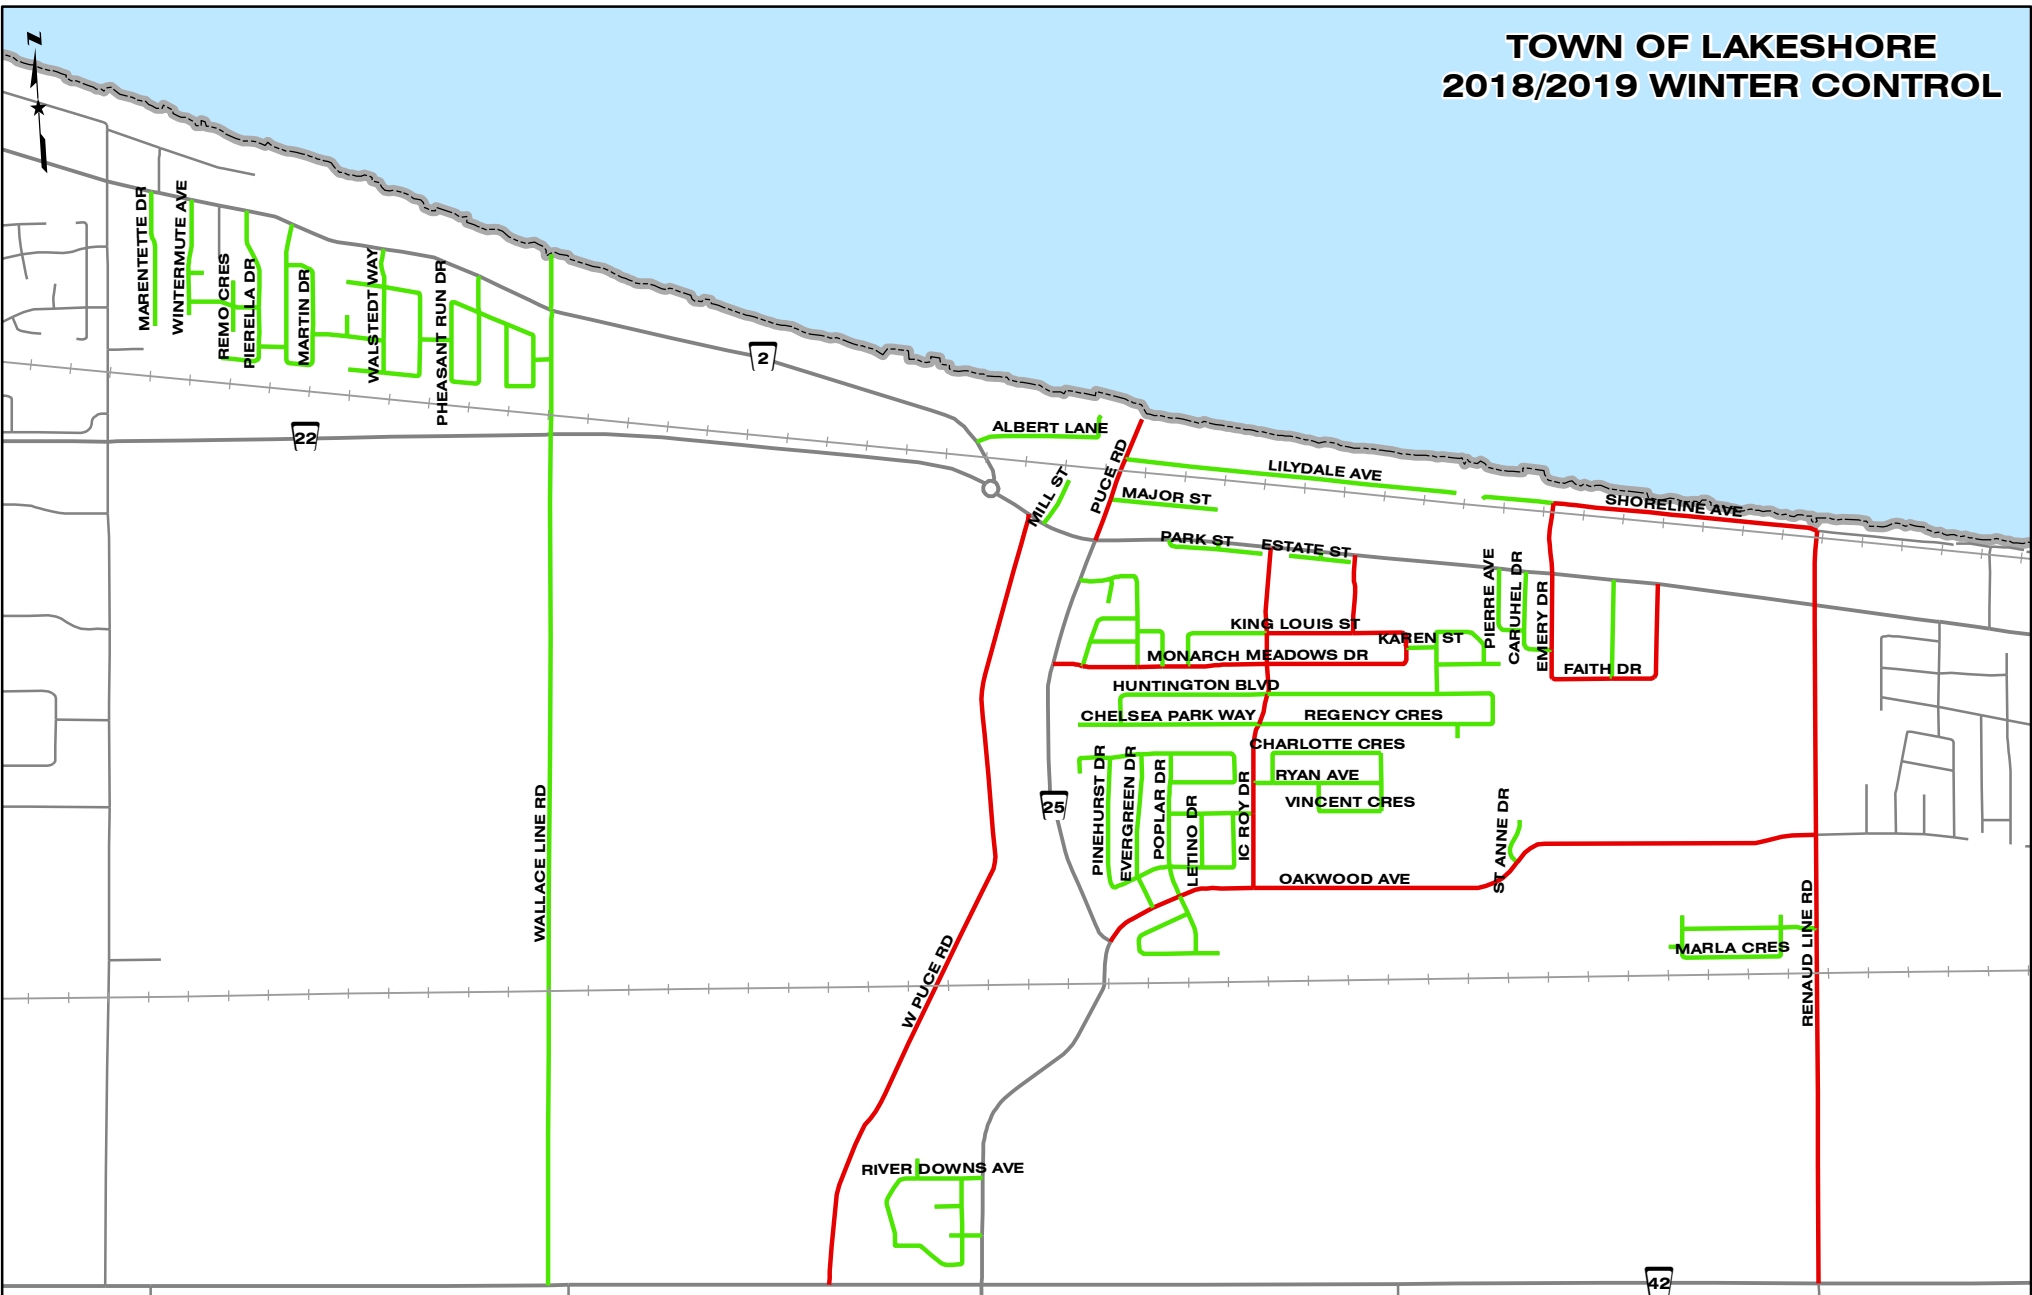

TOWN OF LAKESHORE 2018/2019 WINTER CONTROL

ROUTE 1

- Regular Roads
- Priority Roads

Truck 624 - 36.1 km

TOWN OF LAKESHORE 2018/2019 WINTER CONTROL

ROUTE 2

- Regular Roads
- Priority Roads

Truck 632 - 39.7 km

TOWN OF LAKESHORE 2018/2019 WINTER CONTROL

ROUTE 3

- Regular Roads
 - Priority Roads
- Truck 316 - 32.1 km

0 0.25 0.5 km

TOWN OF LAKESHORE 2018/2019 WINTER CONTROL

0 0.5 1 km

ROUTE 4

- Regular Roads
- Priority Roads

Truck 609 - 33.2 km

TOWN OF LAKESHORE 2018/2019 WINTER CONTROL

TOWN OF LAKESHORE 2018/2019 WINTER CONTROL

TOWN OF LAKESHORE 2018/2019 WINTER CONTROL

ROUTE 7

- Regular Roads
- Priority Roads

Truck 317 - 70.5 km

- Regular Roads
- Priority Roads

Truck 623 - 75.8 km

TOWN OF LAKESHORE 2018/2019 WINTER CONTROL