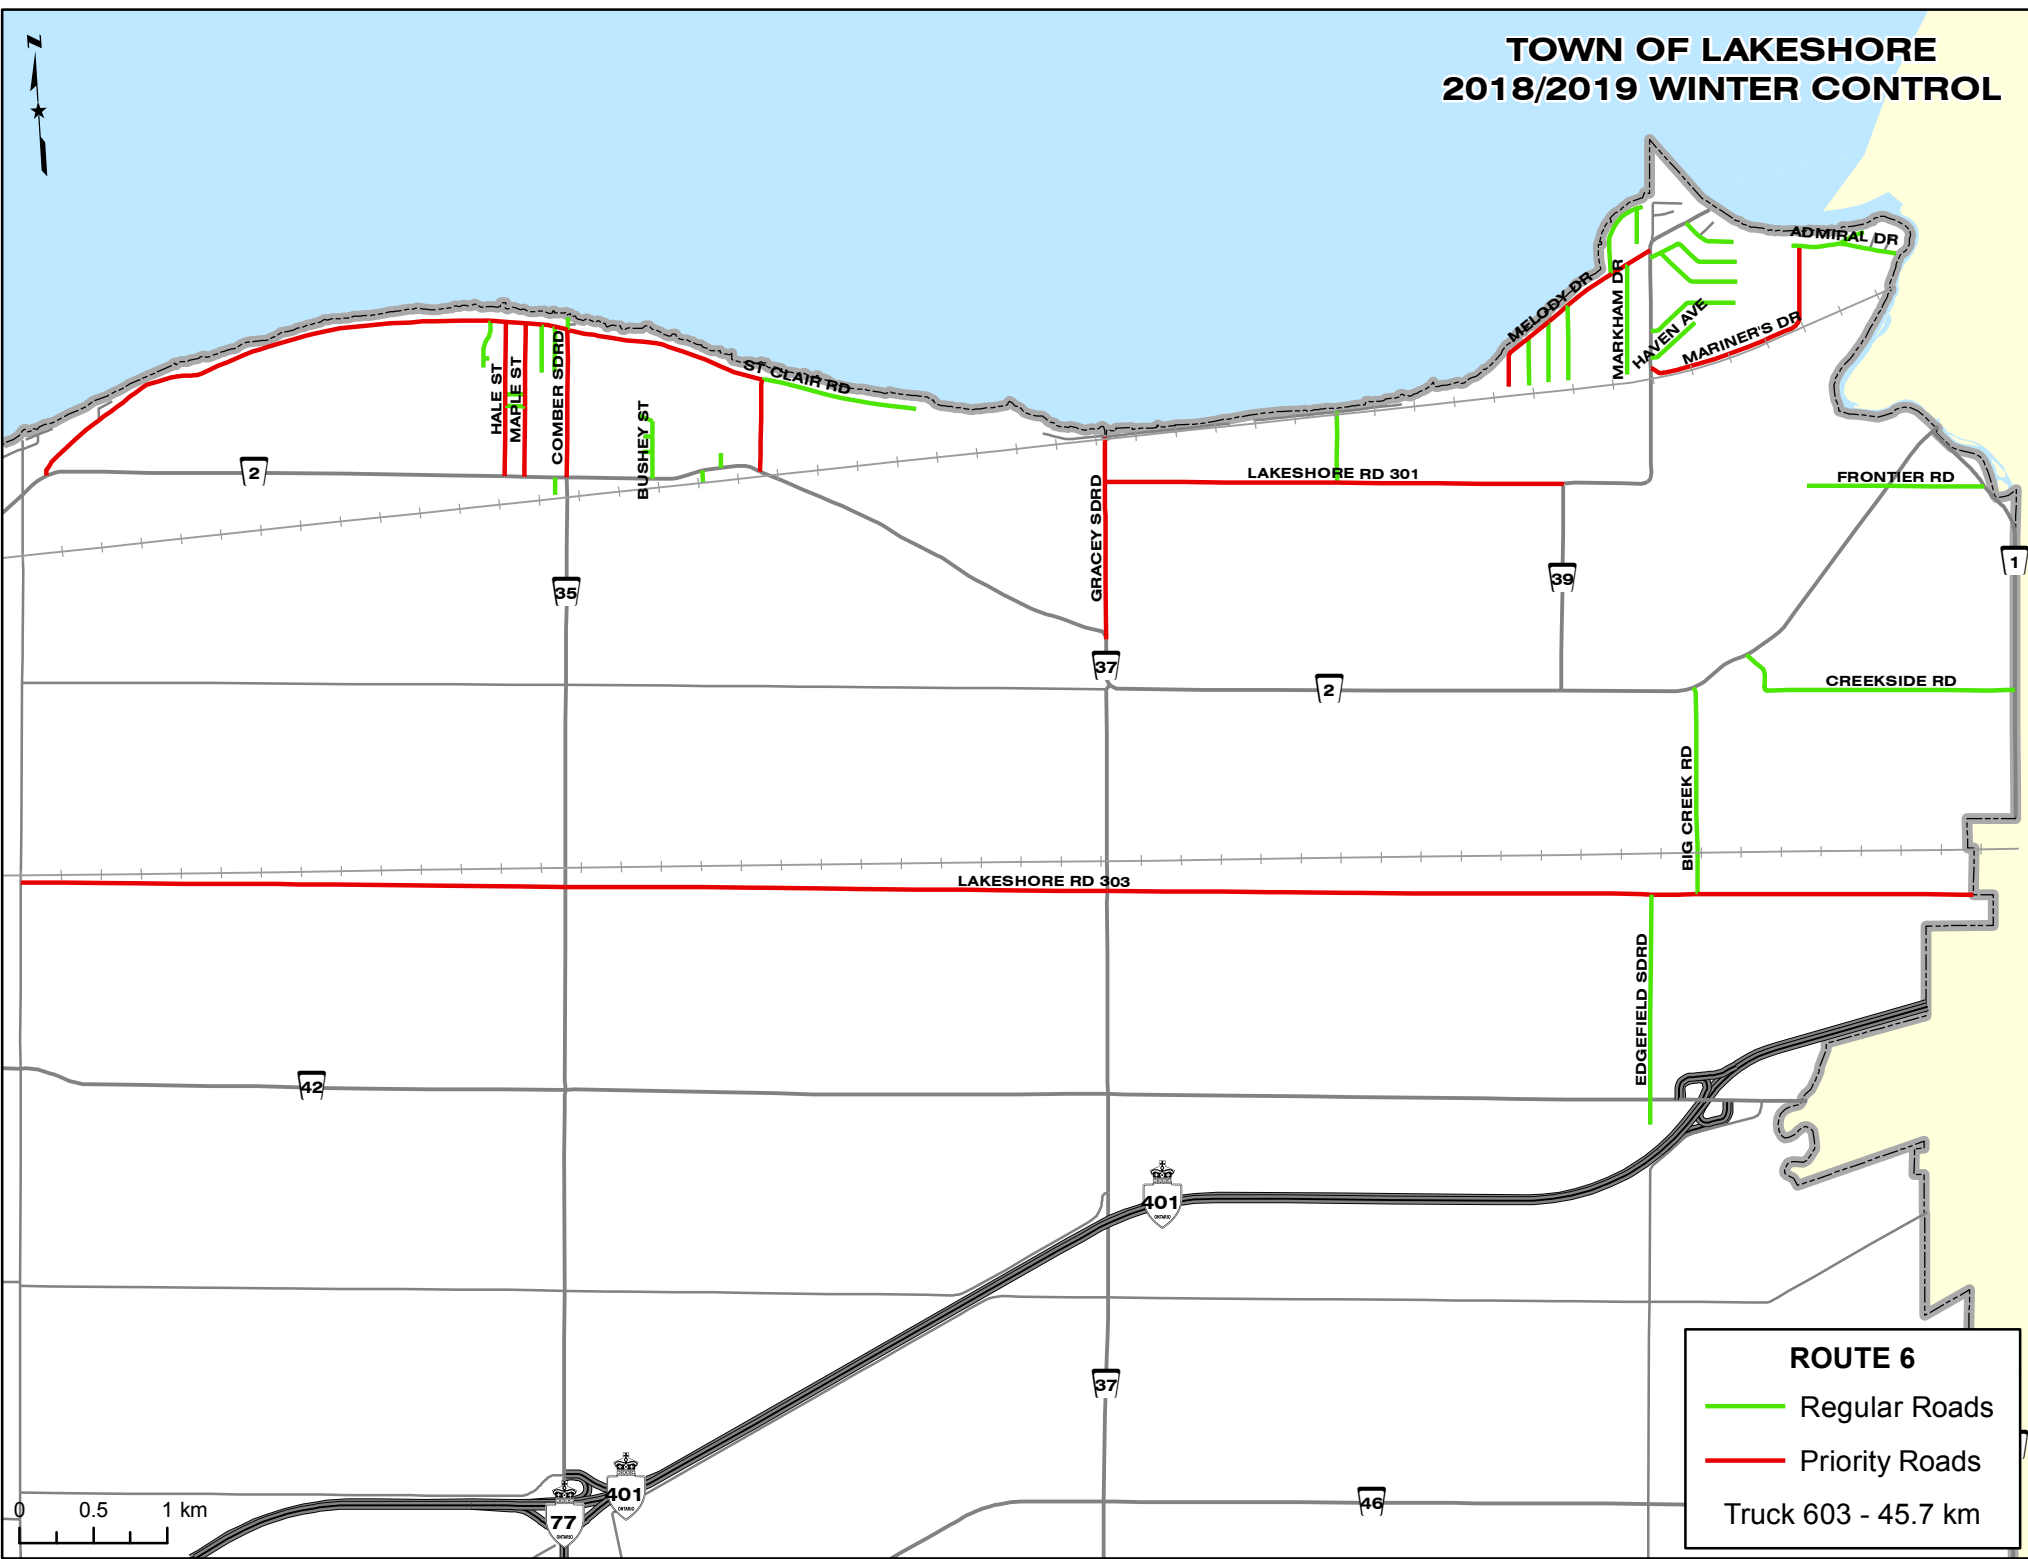

TOWN OF LAKESHORE 2018/2019 WINTER CONTROL

ROUTE 1

- Regular Roads
- Priority Roads

Truck 624 - 36.1 km

TOWN OF LAKESHORE 2018/2019 WINTER CONTROL

ROUTE 2

- Regular Roads
- Priority Roads

Truck 632 - 39.7 km

TOWN OF LAKESHORE 2018/2019 WINTER CONTROL

ROUTE 3

- Regular Roads
 - Priority Roads
- Truck 316 - 32.1 km

0 0.25 0.5 km

TOWN OF LAKESHORE 2018/2019 WINTER CONTROL

0 0.5 1 km

ROUTE 4

- Regular Roads
- Priority Roads

Truck 609 - 33.2 km

TOWN OF LAKESHORE 2018/2019 WINTER CONTROL

TOWN OF LAKESHORE 2018/2019 WINTER CONTROL

TOWN OF LAKESHORE 2018/2019 WINTER CONTROL

ROUTE 7

- Regular Roads
- Priority Roads

Truck 317 - 70.5 km

- Regular Roads
- Priority Roads

Truck 623 - 75.8 km

TOWN OF LAKESHORE 2018/2019 WINTER CONTROL