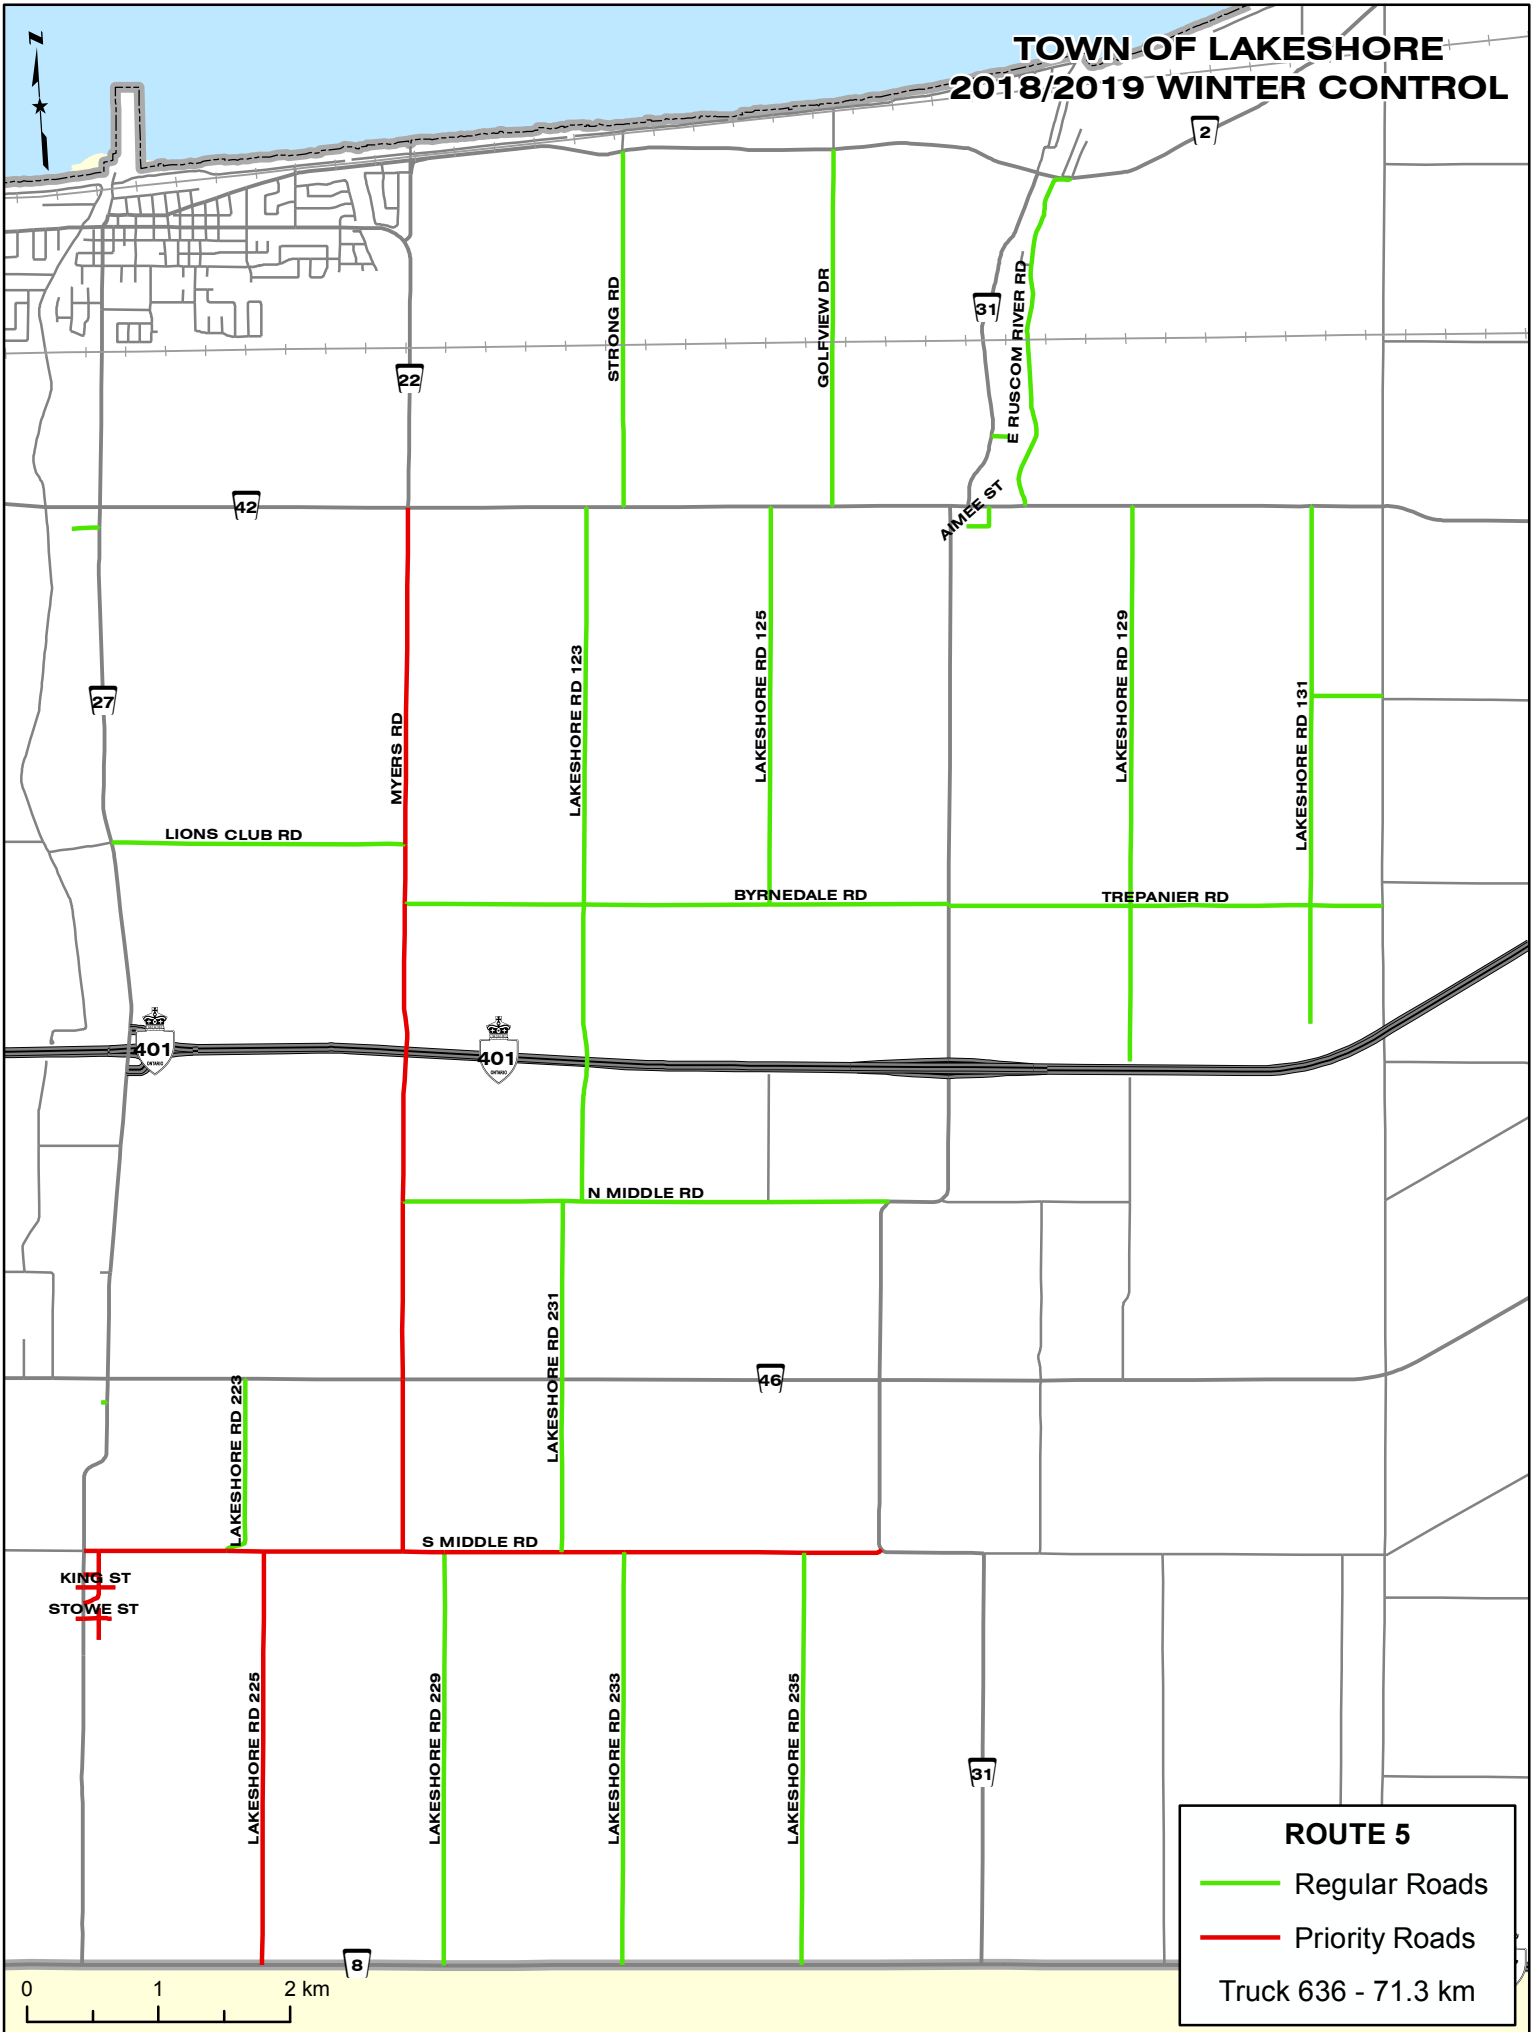

TOWN OF LAKESHORE 2018/2019 WINTER CONTROL

ROUTE 1

- Regular Roads
- Priority Roads

Truck 624 - 36.1 km

TOWN OF LAKESHORE 2018/2019 WINTER CONTROL

ROUTE 2

- Regular Roads
- Priority Roads

Truck 632 - 39.7 km

TOWN OF LAKESHORE 2018/2019 WINTER CONTROL

ROUTE 3

- Regular Roads
 - Priority Roads
- Truck 316 - 32.1 km

0 0.25 0.5 km

TOWN OF LAKESHORE 2018/2019 WINTER CONTROL

0 0.5 1 km

ROUTE 4

- Regular Roads
- Priority Roads

Truck 609 - 33.2 km

TOWN OF LAKESHORE 2018/2019 WINTER CONTROL

TOWN OF LAKESHORE 2018/2019 WINTER CONTROL

TOWN OF LAKESHORE 2018/2019 WINTER CONTROL

ROUTE 7

- Regular Roads
- Priority Roads

Truck 317 - 70.5 km

- Regular Roads
- Priority Roads

Truck 623 - 75.8 km

TOWN OF LAKESHORE 2018/2019 WINTER CONTROL