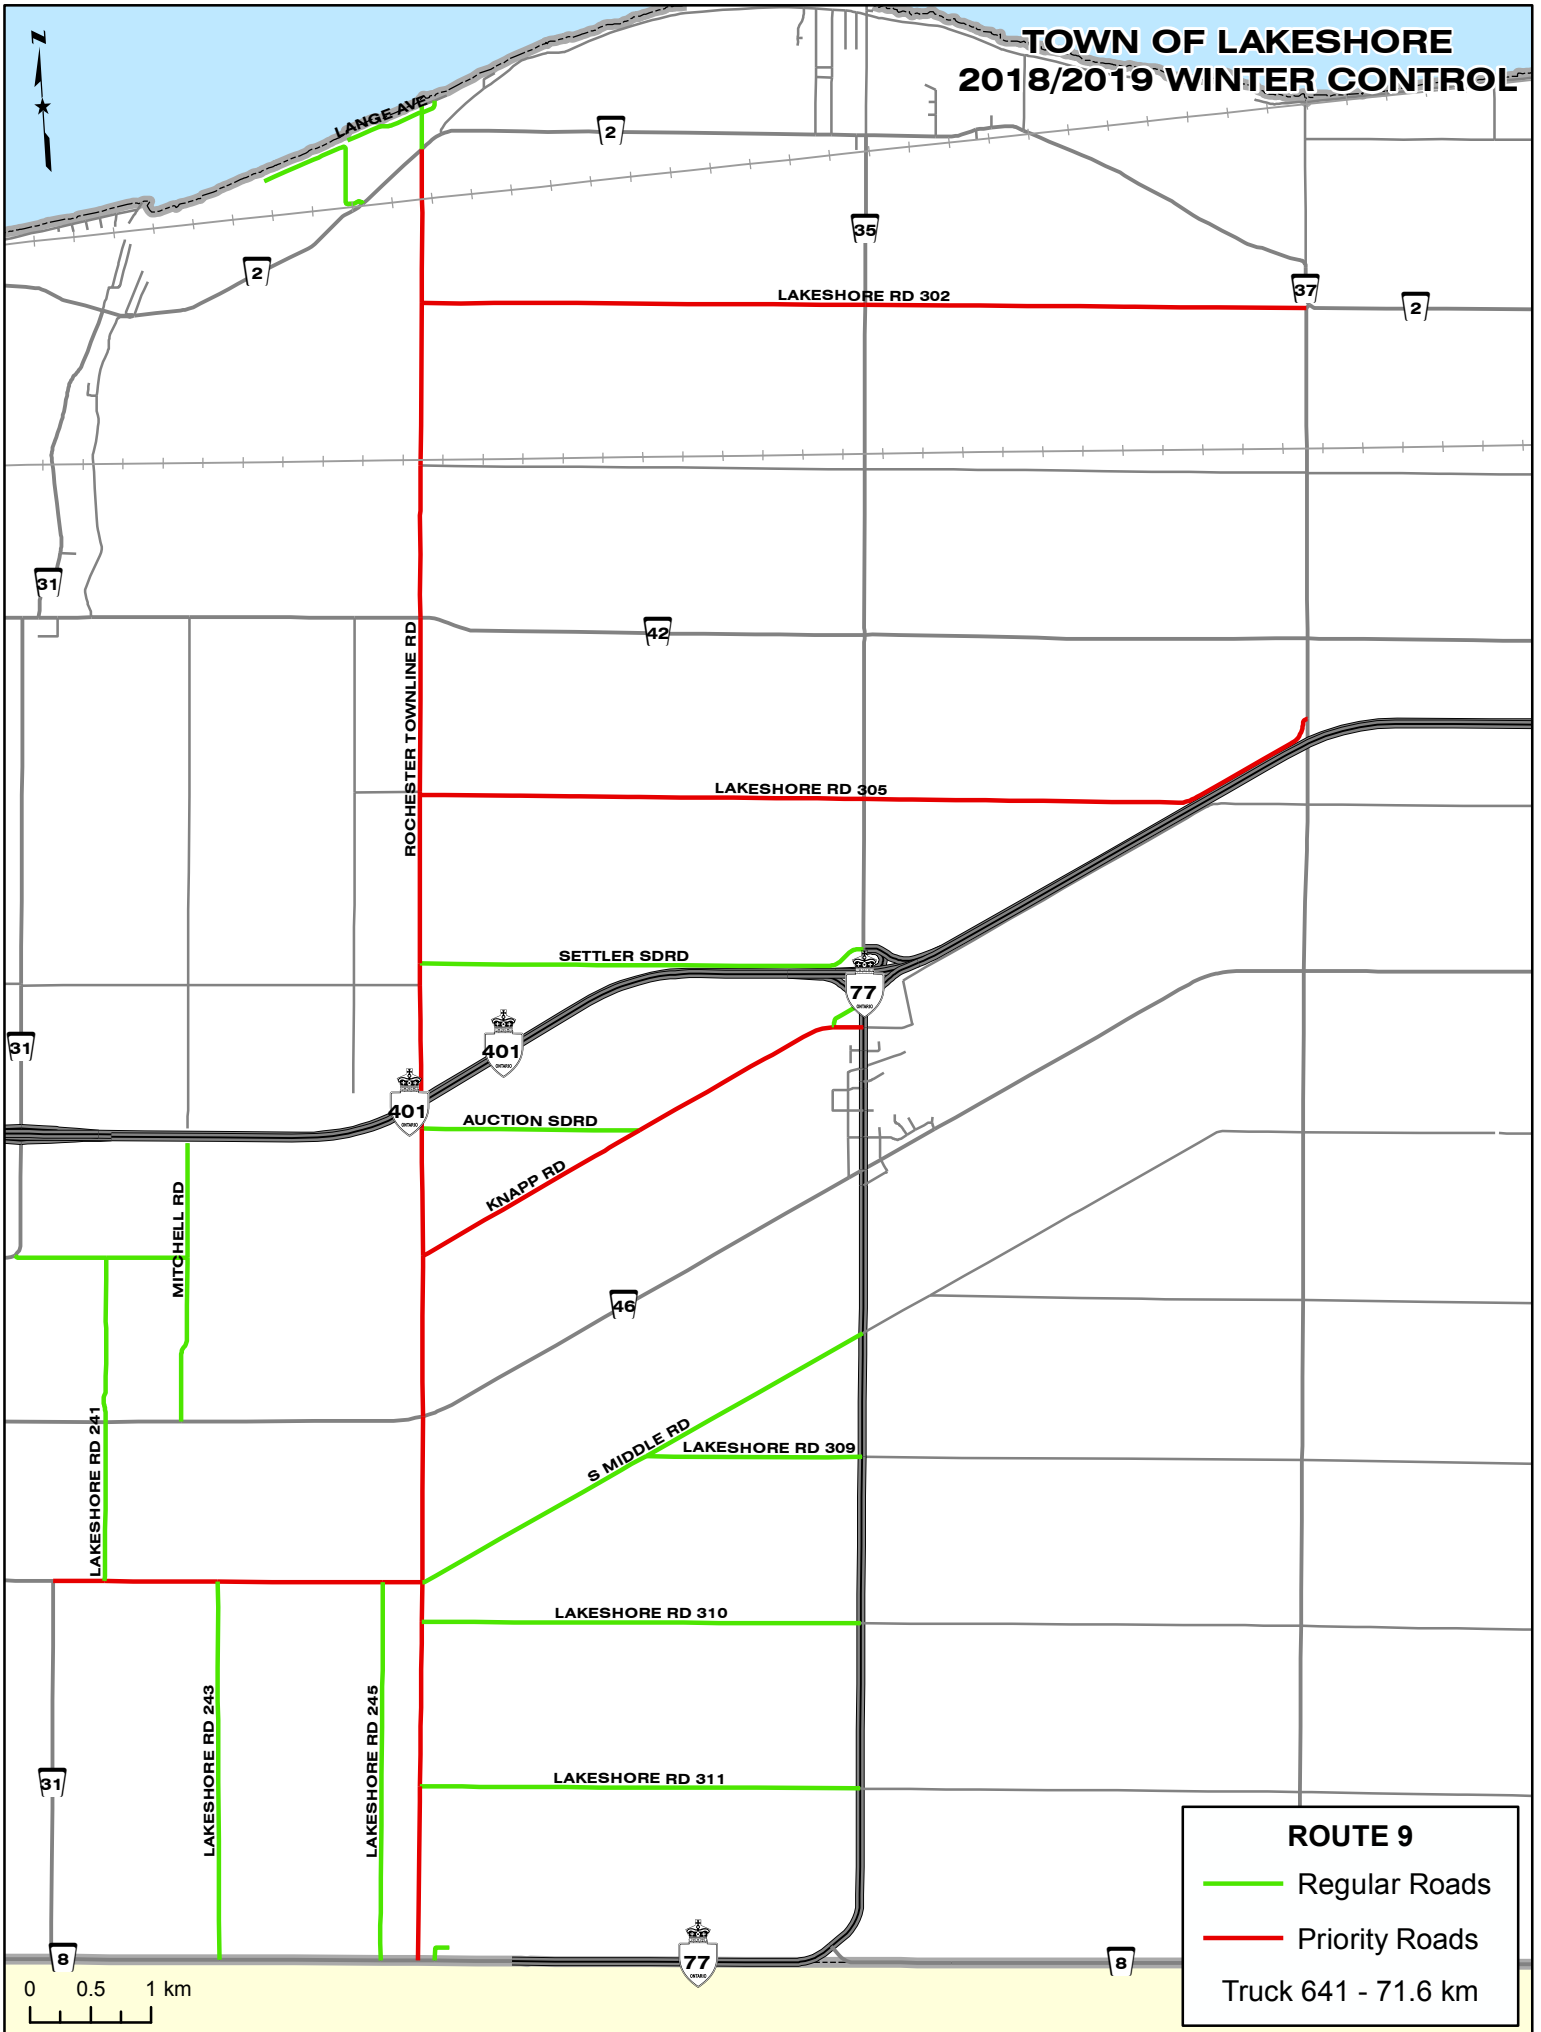

Truck 609 - 33.2 km

TOWN OF LAKESHORE 2018/2019 WINTER CONTROL

TOWN OF LAKESHORE 2018/2019 WINTER CONTROL

TOWN OF LAKESHORE 2018/2019 WINTER CONTROL

ROUTE 7

- Regular Roads
- Priority Roads

Truck 317 - 70.5 km

0 0.5 1 km

TOWN OF LAKESHORE 2018/2019 WINTER CONTROL

ROUTE 8

- Regular Roads
- Priority Roads

Truck 618 - 60.0 km

TOWN OF LAKESHORE 2018/2019 WINTER CONTROL

TOWN OF LAKESHORE 2018/2019 WINTER CONTROL

ROUTE 10

- Regular Roads
- Priority Roads

Truck 623 - 75.8 km

TOWN OF LAKESHORE 2018/2019 WINTER CONTROL